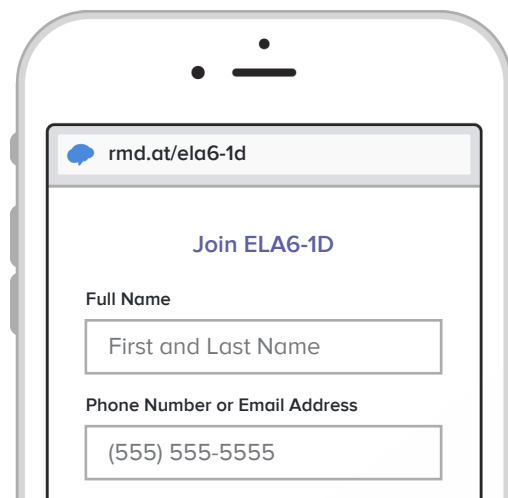

Sign up for important updates from Ms. T. Trause.

Get information for Mr. Robert L. Craig Elementary School right on your phone—not on handouts.

Pick a way to receive messages for ELA6-1D:

A If you have a smartphone, get push notifications.

On your iPhone or Android phone, open your web browser and go to the following link:

rmd.at/ela6-1d

Follow the instructions to sign up for Remind. You'll be prompted to download the mobile app.

B If you don't have a smartphone, get text notifications.